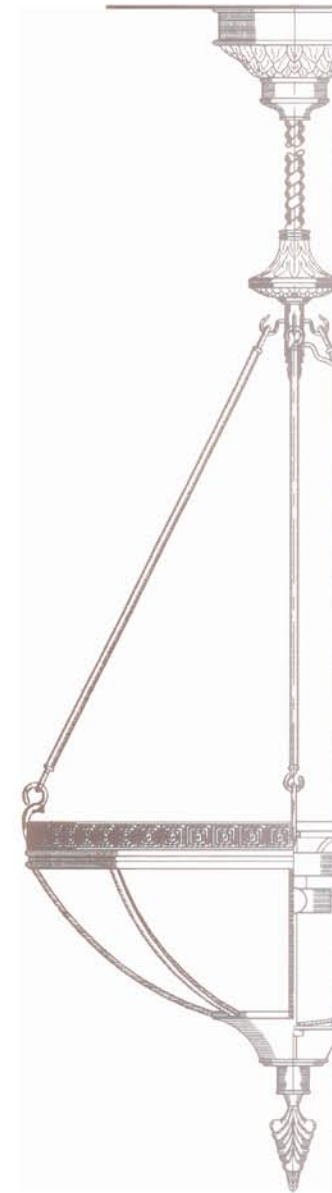

- 1. *Corondum*, Pendant
- 2. *Panagaea*, Wall Sconce
- 3. *Gondwana*, Wall Sconce
- 4. *Manta*, Pendant

Stainless Steel

Design Liat Poysner

10 11

Tenth Circuit Court of Appeals
Denver CO

Wall Sconce
Historical Luminaire

Cast Bronze
Antique Bronze Finish
Opal Glass

Design George Sexton Associates

• Shanghai Department Store
Shan Yi Huai Rd. Site

Chandelier

Cast Brass
Antique Bronze Finish
• Art Glass

Design Archasia

ALGER
INTERNATIONAL